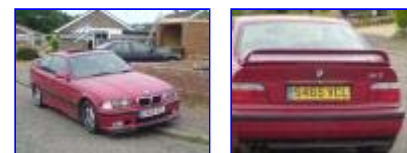

Number of Doors:	2	Engine Size:	3,201 cc
Mileage:	44468	Independent Vehicle Inspection:	--
Model Year:	1999	MOT Expiration Date:	Oct 2006
Date of 1st Registration:	08 Jan 1999	Road Tax:	10 Months Remaining
Colour:	Red	V5 Registration Document:	Present
Metallic Paint:	--	Previously Registered Overseas:	--
Transmission:	Manual	Right-hand drive/Left-hand drive:	Right-hand drive
Options:	Air Conditioning, Alarm, Alloy Wheels, AM/FM Stereo, Cassette Player, CD Player, Central Locking, Climate Control, Electric Seats, Electric Windows, Leather Seats, Power-assisted Steering (PAS), Premium Sound System, Rear Spoiler, Sunroof, Tilt Steering Wheel	Safety Features:	Anti-Lock Brakes (ABS), Driver Airbag, Immobiliser, Passenger Airbag, Rear seat belts, Side Airbags
Fuel:	Petrol		
Vehicle Registration Mark:	S*** ** Get the Vehicle Status Report		

1999 M3 GT IMOLA 3.2 6speed very rare car 1 of only 7 left in the uk with a very low mileage (45k) for its age.

f/s/h Very good condition

amazing performance top speed 175mph house forces very reluctant sale.

No time wasters genuine car

Select a picture