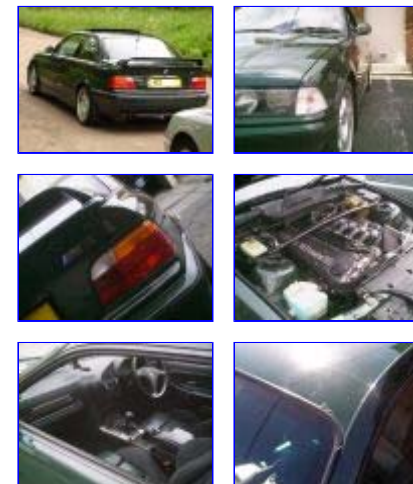

On 15-Jul-06 at 01:51:53 BST, seller added the following information:

No 38 of 50

To find out more about the GT's go to www.m3gtregister.com

On 15-Jul-06 at 17:48:19 BST, seller added the following pictures:

Select a picture